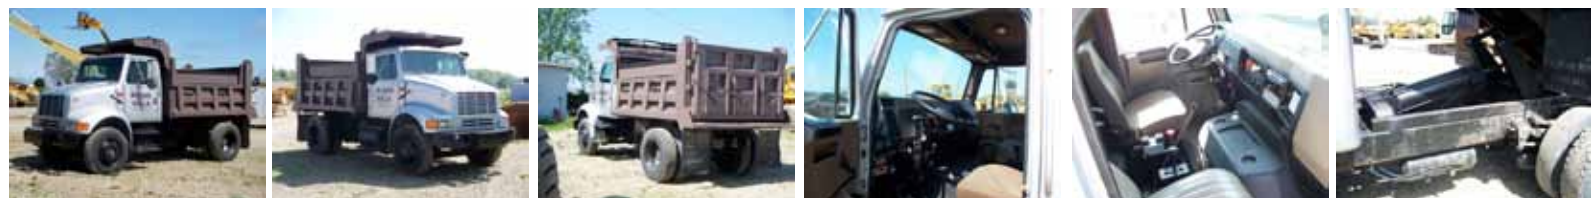

ONLINE AUCTIONS AT RESALEEXCHANGE.COM

AUCTION

HEAVY CONSTRUCTION EQUIPMENT

ResaleExchange.com

Equipment Location: Plymouth, Indiana

BID DEADLINE: MONDAY, SEPTEMBER 26TH

1970 FIAT ALLIS 745B

1970 Fiat Allis 745B, Articulated Loader, Erops Cab, 20.5X25 Michelin Tires, 5 Yard Bucket, Very Good Condition 2541 Hours

CATERPILLAR D5M LGP

6Way Blade, Canopy, 6447 Hours

CATERPILLAR 966B 75A

Erops Cab, 3306 Engine, GP 4yd Bucket, 23.5x25 Tires

INTERNATIONAL 8100 SERIES DUMP TRUCK

Single Axle 10 Ft Dump, 3 Rear Doors, Cummins Power, Good Rubber, Very Good Condition 374,793 Miles